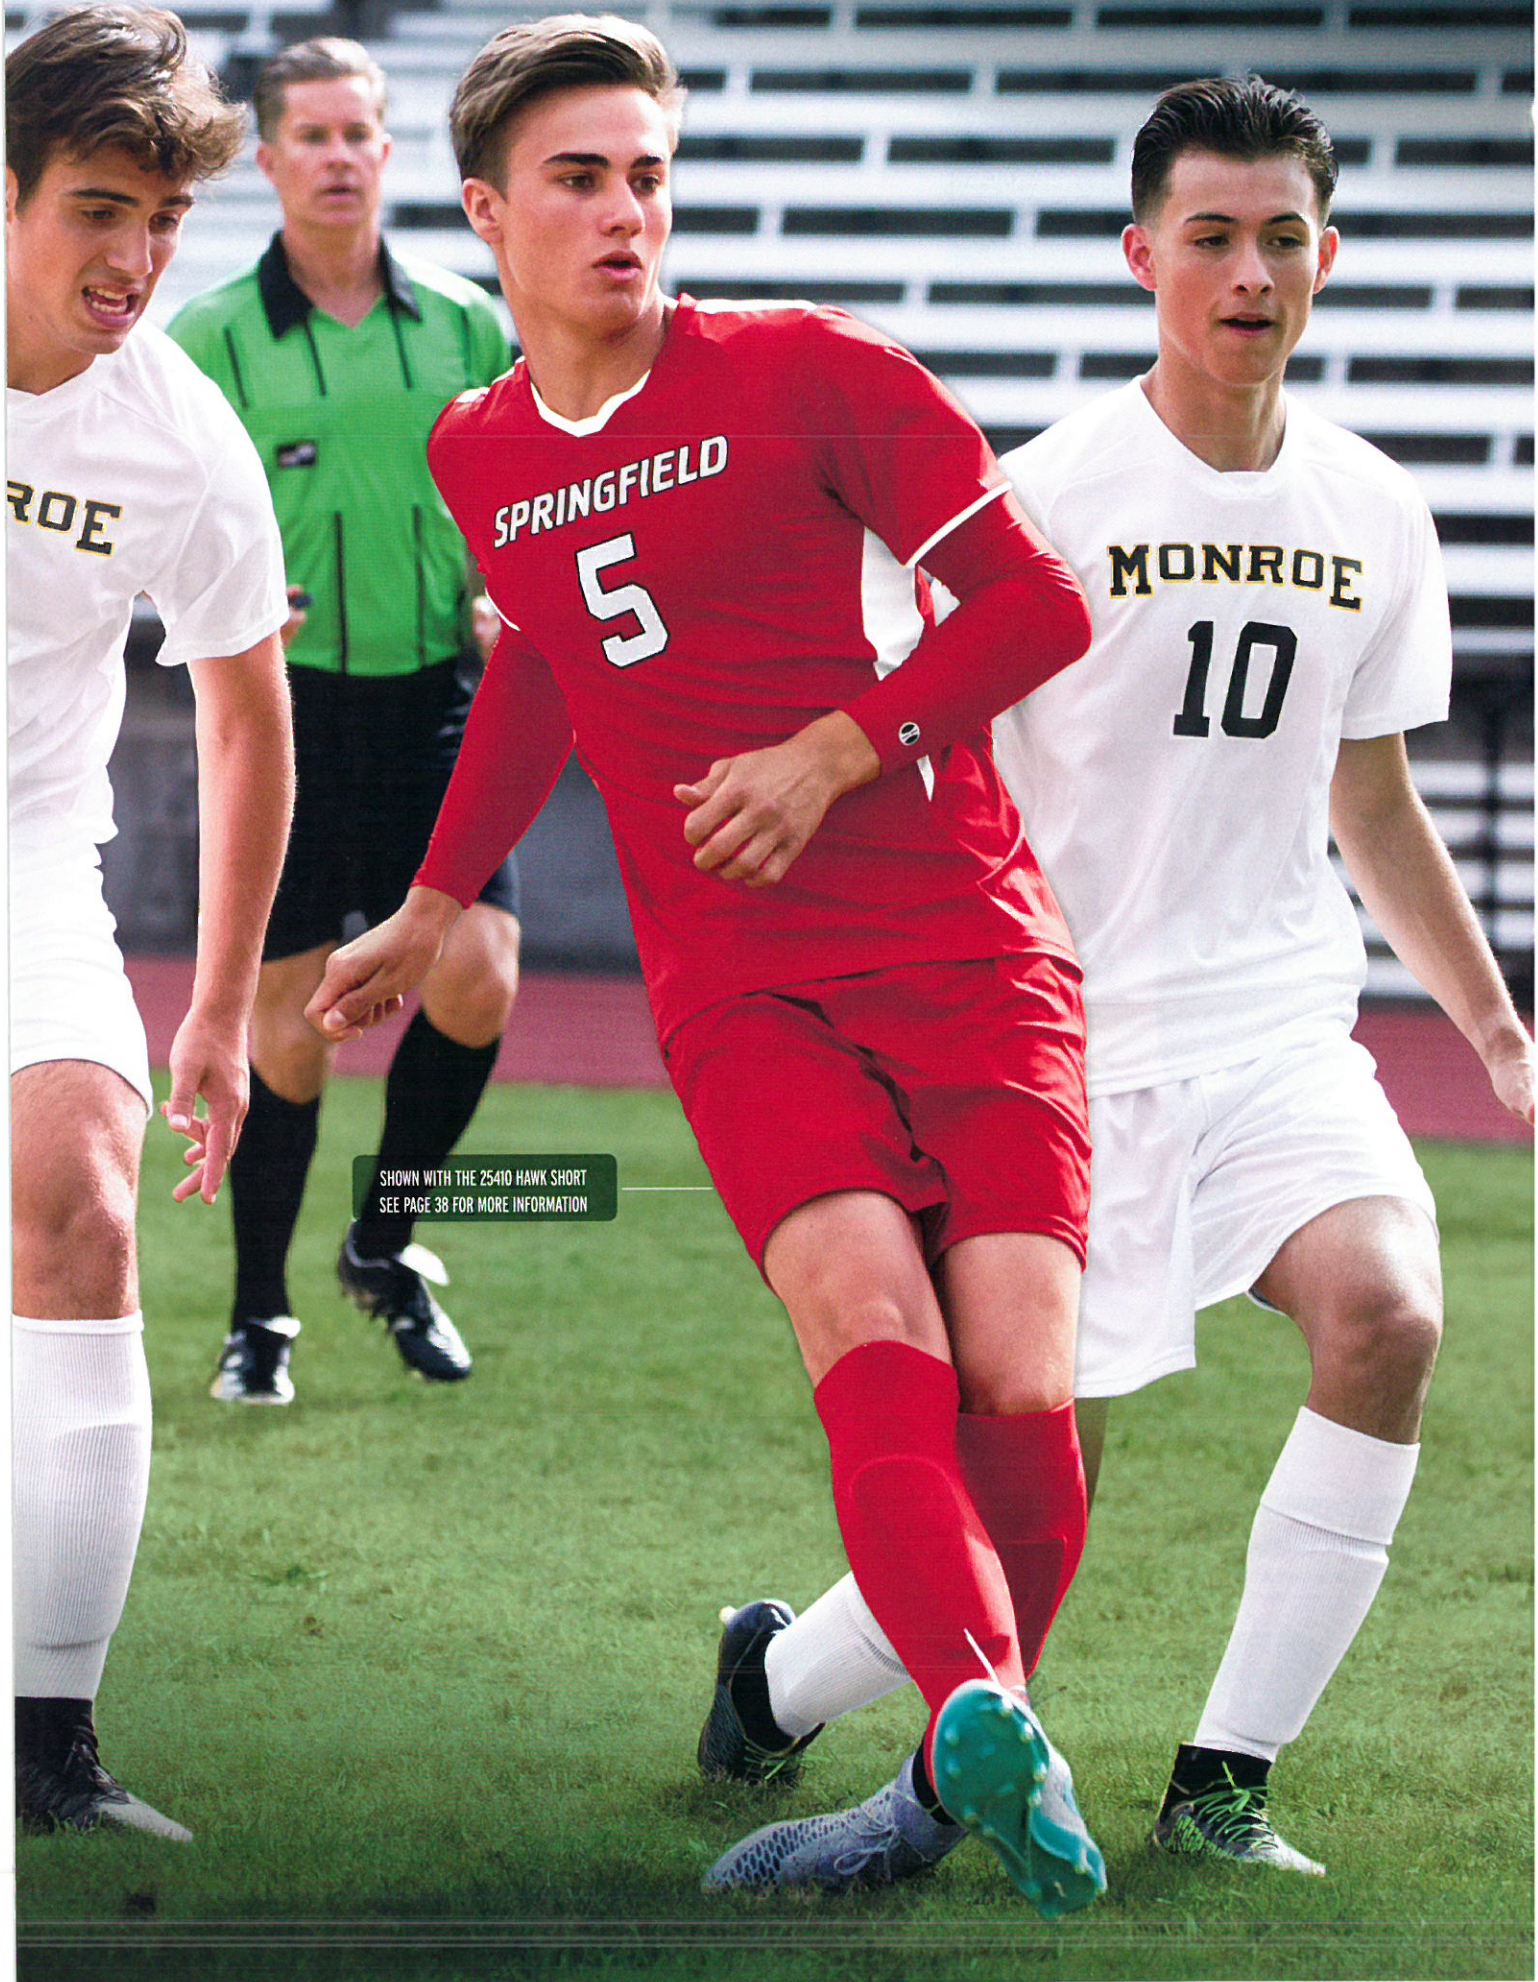

SHOWN WITH THE 25-110 HAWK SHORT
SEE PAGE 38 FOR MORE INFORMATION