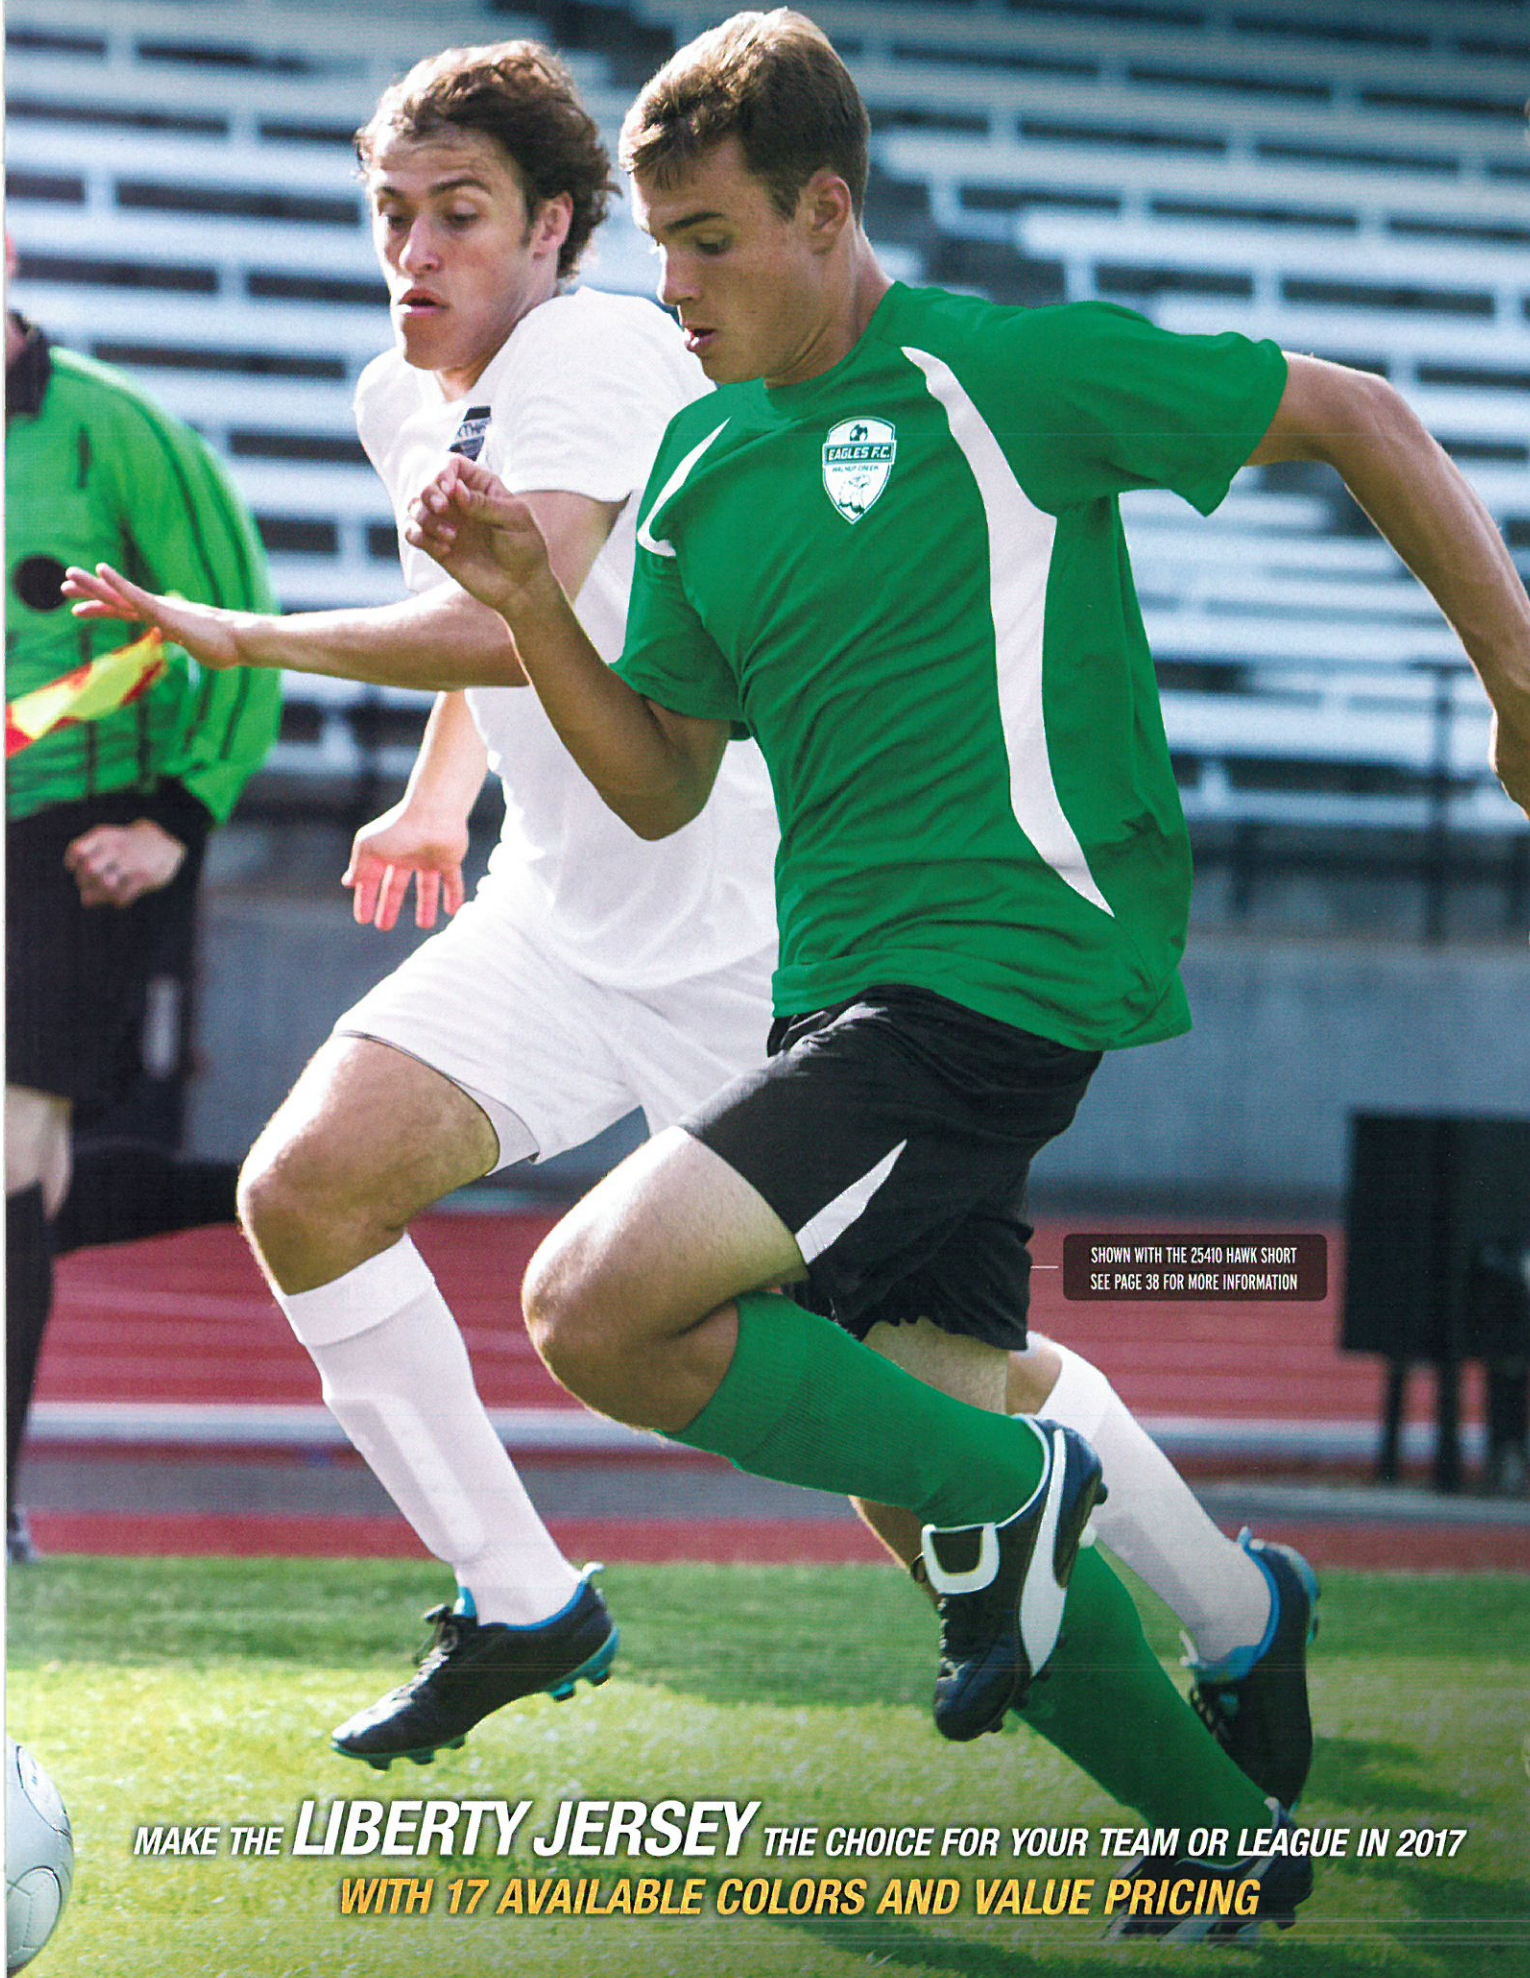

SHOWN WITH THE 25410 HAWK SHORT
SEE PAGE 38 FOR MORE INFORMATION

MAKE THE **LIBERTY JERSEY** THE CHOICE FOR YOUR TEAM OR LEAGUE IN 2017
WITH 17 AVAILABLE COLORS AND VALUE PRICING